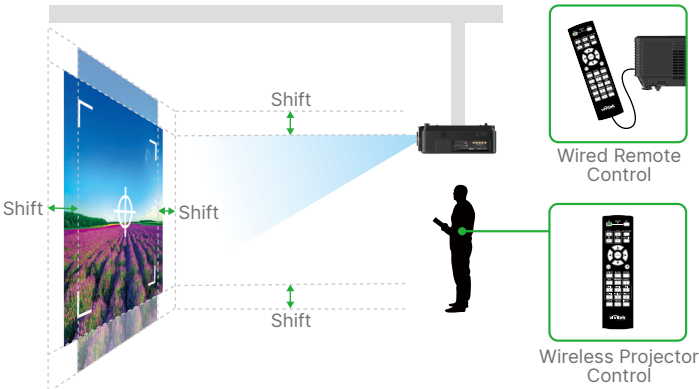

**39%  $\hat{=}$**   
Power Consumption

**15.6%  $\hat{=}$**   
Efficiency

**Optional Motorized Lenses & Lens Shift movement**

The previous generation of models used manual lenses, the new DK7288Z supports seven motorized lenses and offer larger Lens Shift movement to enhance installation flexibility.

**Lens Position Memory**

The DK7288Z comes with powered lens shift (horizontal / vertical) for easy adjustment and positioning flexibility. Lens Positioning Memory also offers quick recall of user-defined lens positions (lens shift) for easy setup to ensure perfectly proportioned images.