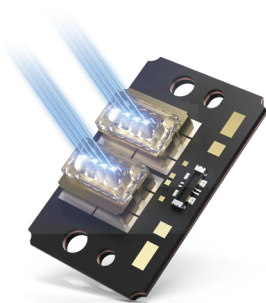

### Overview

The newly designed DK7288Z is a most efficient large venue projector with support 4K-UHD resolution. This series offers incredibly brightness up to 10,000 lumens and supports motorized lenses, with lens positioning memory to cater for any installation requirements. Its maintenance-free reliable operation for up to 30,000 hours with constant brightness and color uniformity by the optional IP6X sealed engine design, making this series perfect for large venues, such as auditoriums, lecture halls, sports arenas, and both rental and staging markets.

#### Brightness and Color Performance

With Vivitek's latest dual laser(B+R) technology, DK7288Z features high brightness up to 10,000 lumens and a high 3,000,000: 1 contrast ratio to create the most amazing picture performance.

#### High Efficiency

The DK7288Z uses the latest dual laser light source(B+R) technology to reduce power consumption and enhance brightness, featuring the lowest power consumption and high efficiency in the market. Compared to previous projectors, this series has saved up to 39% of power consumption.

**Lens Position Memory**

The DK7288Z comes with powered lens shift (horizontal / vertical) for easy adjustment and positioning flexibility. Lens Positioning Memory also offers quick recall of user-defined lens positions (lens shift) for easy setup to ensure perfectly proportioned images.