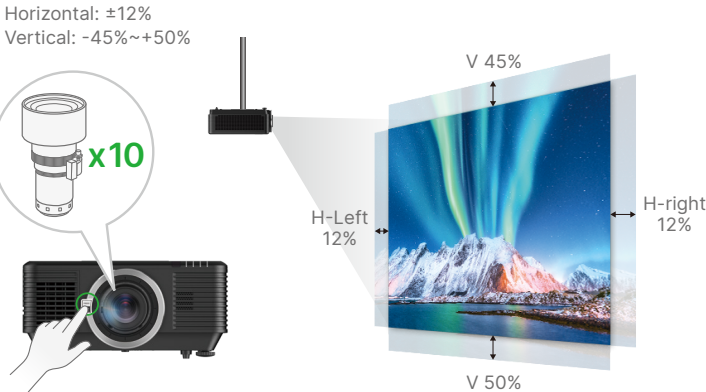

**39%  $\hat{=}$**   
Power Consumption

**15.6%  $\hat{=}$**   
Efficiency

**Optional Motorized Lenses & Lens Shift movement**

The previous generation of models used manual lenses, the new DK7288Z supports seven motorized lenses and offer larger Lens Shift movement to enhance installation flexibility.

**Lens Position Memory**

The DK7288Z comes with powered lens shift (horizontal / vertical) for easy adjustment and positioning flexibility. Lens Positioning Memory also offers quick recall of user-defined lens positions (lens shift) for easy setup to ensure perfectly proportioned images.