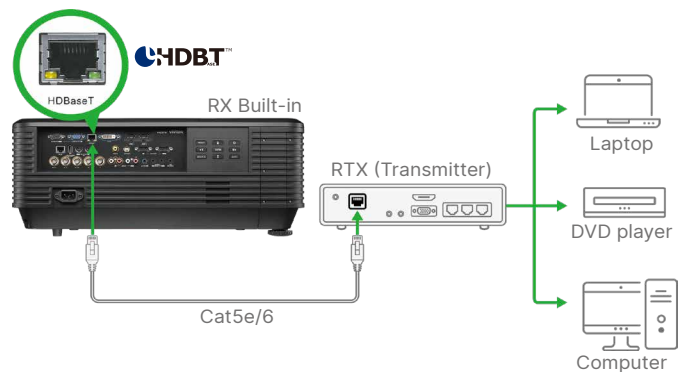

DU7098Z
DU7195Z
DU7295Z

WUXGA laser projector
with rich connectivity

Overview

The DU7x9x series is a powerful mid-size large venue projector with diverse connectivity and is suitable for large spaces, such as conference rooms, auditoriums, museum. This series provides up to 9,000 lumens brightness, 20,000:1 contrast ratio and native WUXGA resolution for precise and natural colors. Designed to meet different installation environments, these projectors have environmentally friendly lamp-free design and features 360° and portrait projection for stable and high-quality projection.

Key feature

Brightness and Color Performance

The DU7x9x series features high brightness up to 9,000 lumens, high contrast ratio and offers Vivitek's advanced color technology to create the most vivid picture performance.

Conventional

Vivitek

Support HDBaseT™ Connectivity

The DU7x9x series has built-in HDBaseT™ interface for long-distance signal transmission of high-quality audiovisual content. HDBaseT™ reduces cabling requirements and installation, saving time and costs.