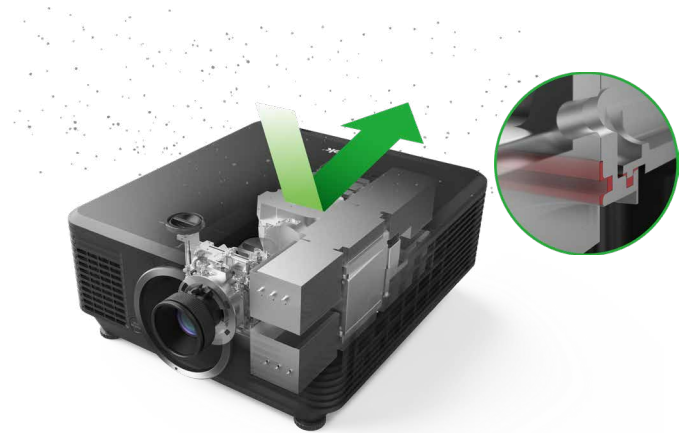

Flexible Installation

Supports 360° no limitation on projection angle, vertical / horizontal keystone, and 4-corner geometric adjustment, allowing for almost unlimited mounting flexibility.

4 Corner

Eco Friendly Design

All components and materials in Vivitek's projectors follow the green guidelines of RoHS. This series projector is used laser light source for up to 20,000 hours (Eco Mode), guaranteeing a long service life which greatly reduces energy consumption and maintenance costs.