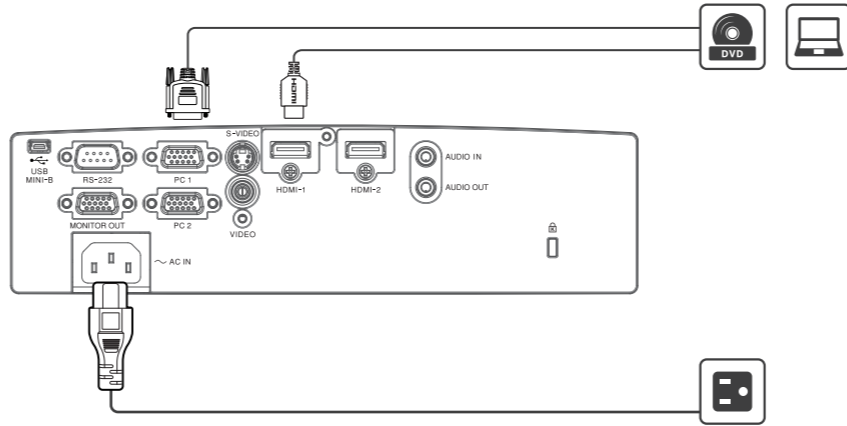

PUG39-4000-00

www.vivitekcorp.com

Quick Start Guide

Warranty Card

Safety Guide

1

2

OR