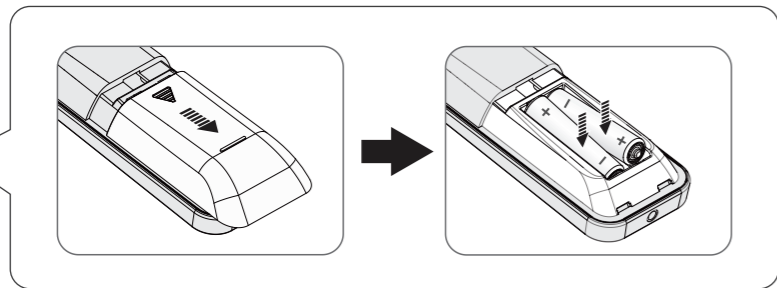

Quick Start Guide

Warranty Card

Safety Guide