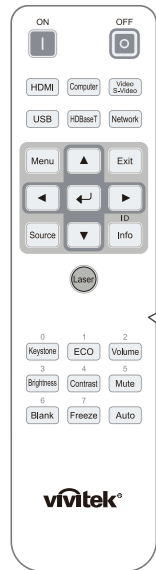

Quick Start Guide

Warranty Card

Safety Guide