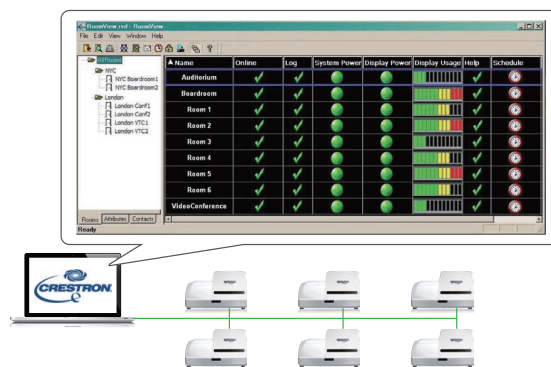

Support Crestron RoomView

The D77x series projectors support Crestron® RoomView™ network monitoring and management control system, which can remotely manage and monitor multiple projectors and set schedules.