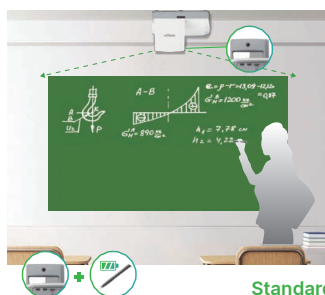

Built-in Interactivity (DW771USTi only)

For interactive collaboration and in-class learning, the DW771USTi comes with built-in interactivity support for multi users thanks to two pens or an optional Finger Touch (DT03) Unit with 10 points.