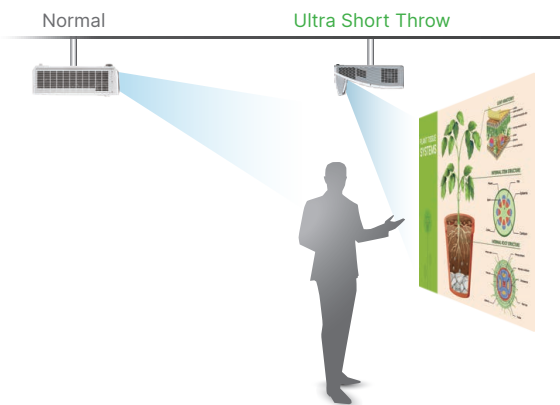

DW770UST
DW771USTi
DH772UST

Ultra Short Throw Projector
with lightweight for Education

Overview

The D77x series is an ultra short throw projector with 4K compatible. The Ultra short throw lens can make up to a 110" large image from a short distance. With 3,500 lumens of brightness, 5,000:1 contrast ratio and up to 1080p resolution ensure clear, stunning and bright projection. The UST projectors support Crestron® RoomView™ for network monitoring and management capabilities. This series is an ideal projector solution for education environments.

Key feature

Large image in small space

The D77x series with its 0.33-0.35 ultra-short throw design can project up to a 110-inch large and clear image from a short distance to save the space.

Bright images in any environment